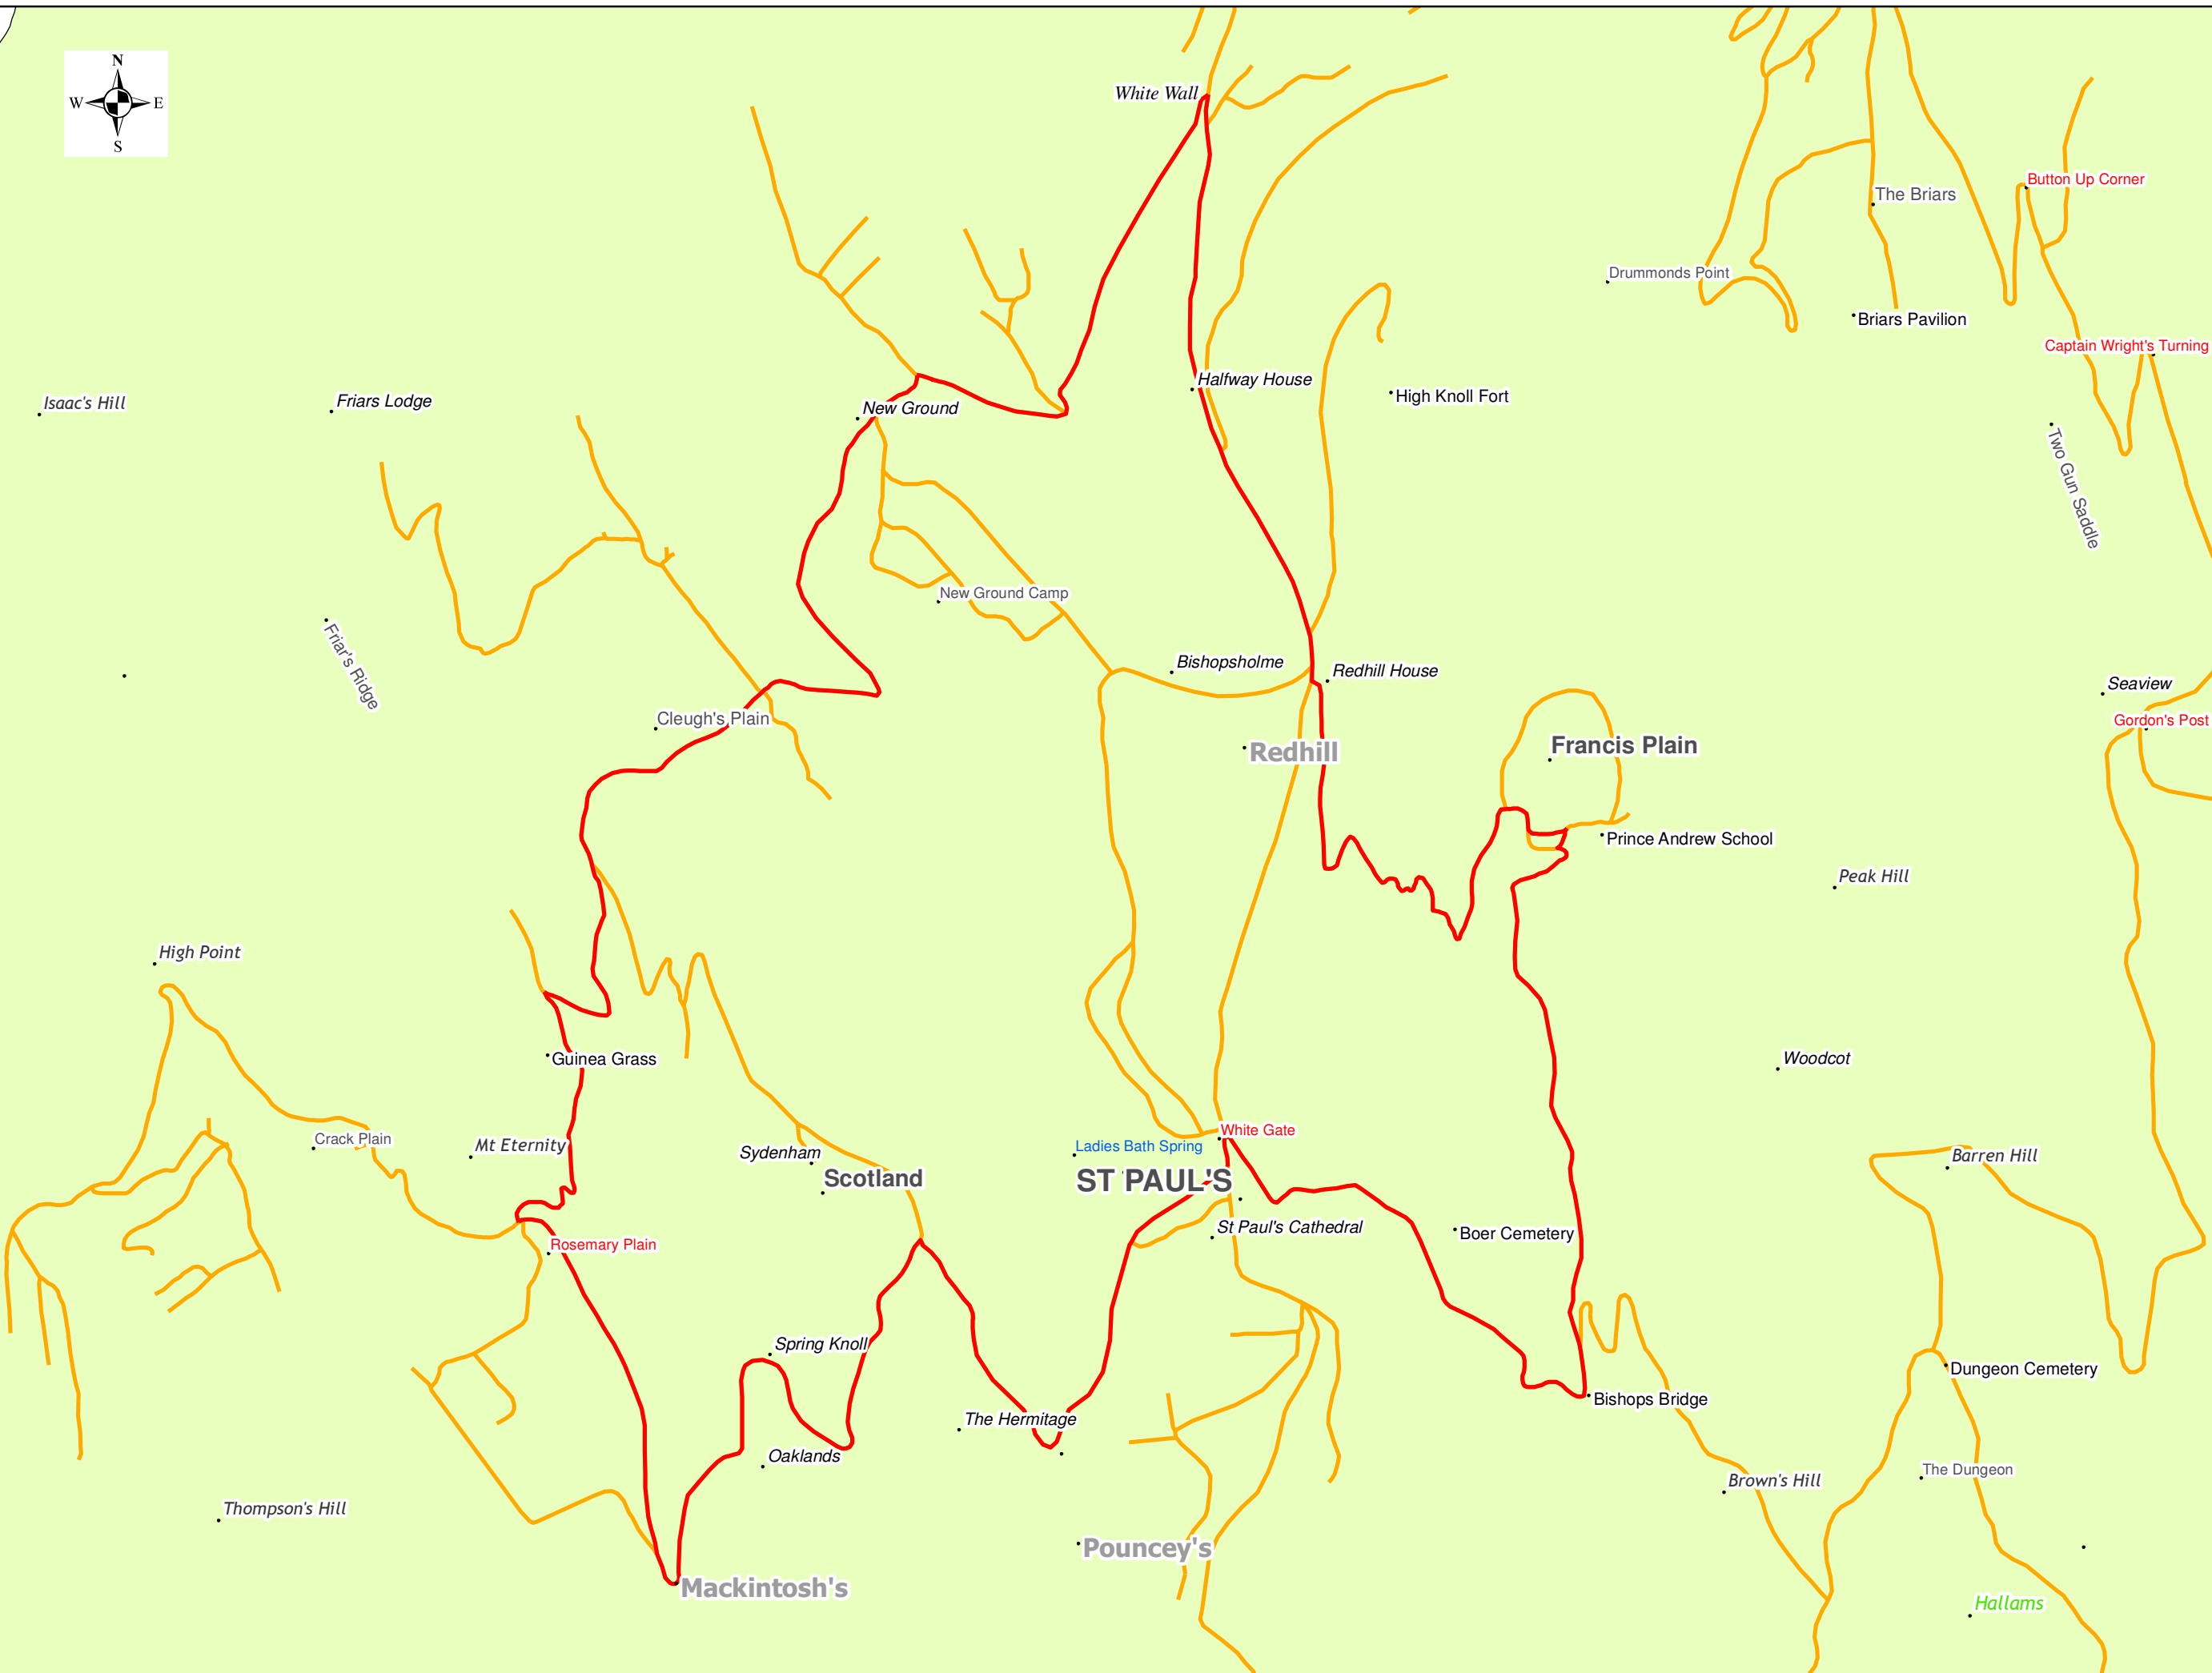

Legend

- . Placename
- 10km Run
- Roads
- Islands

Scale 1:10,000