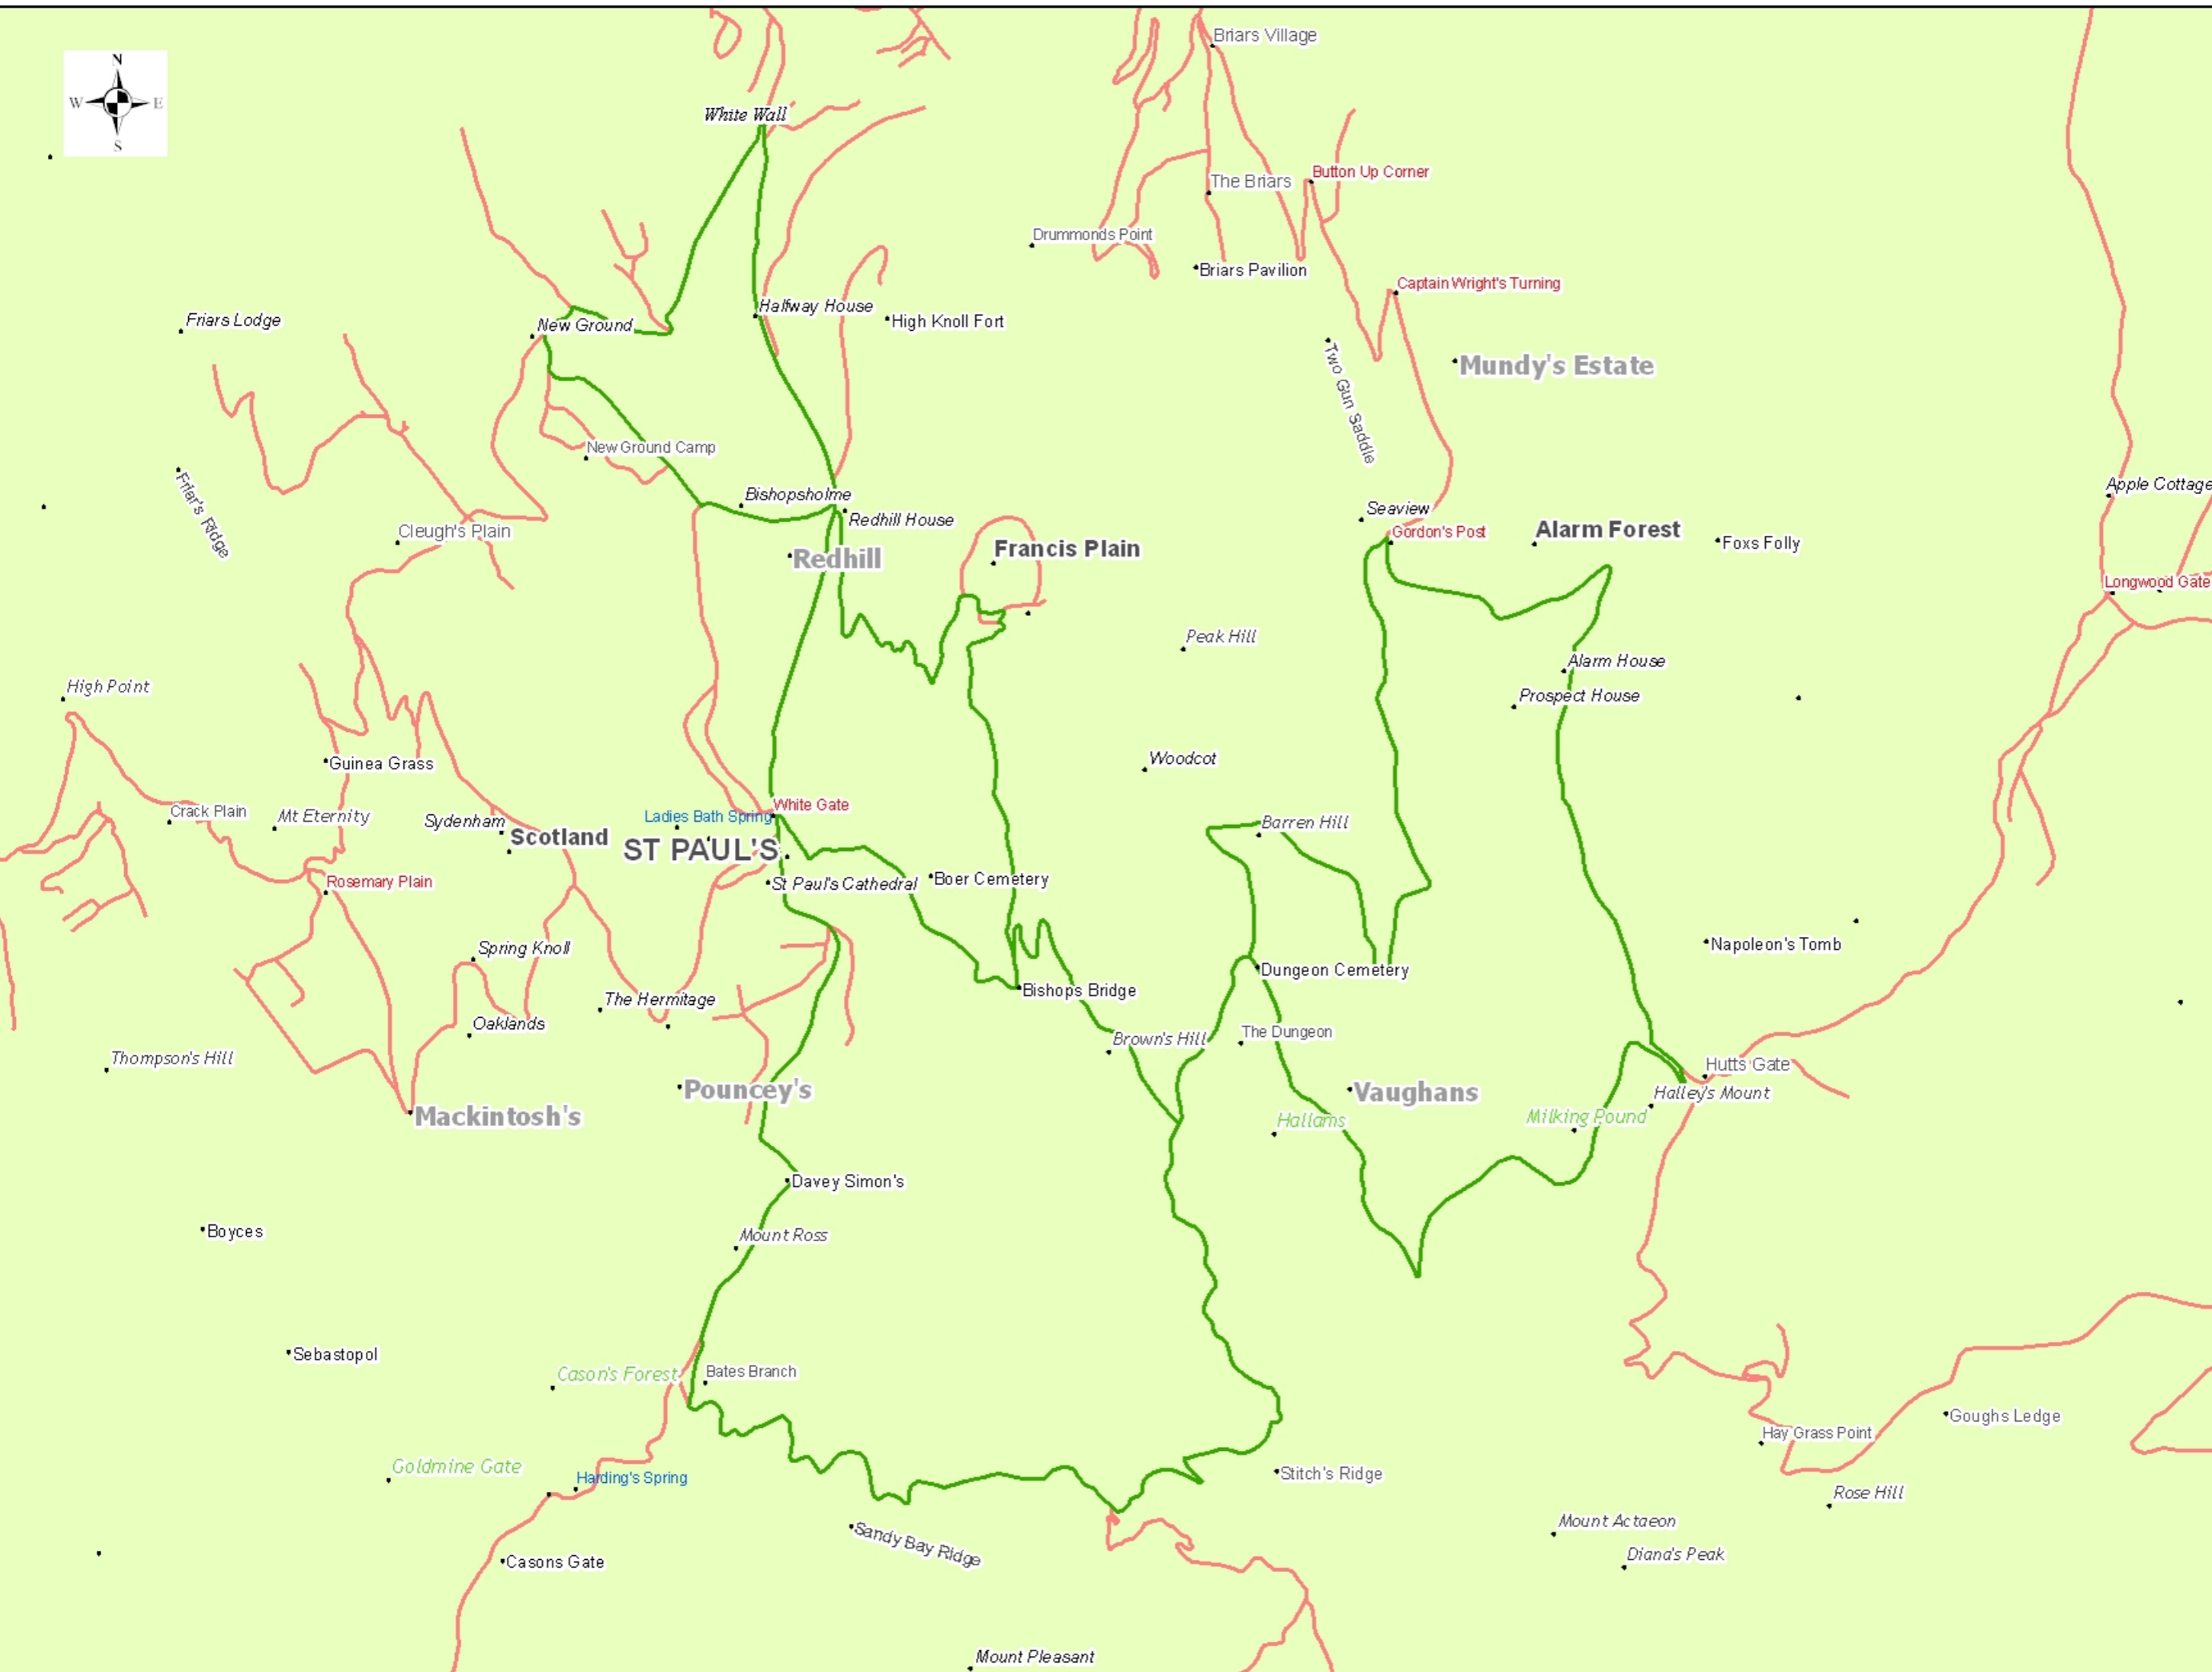

- Legend**
- Placename
 - 21km Run
 - Roads
 - Islands

Scale 1:15,000

Festival Of Running - 21km Run
 St Helena Island