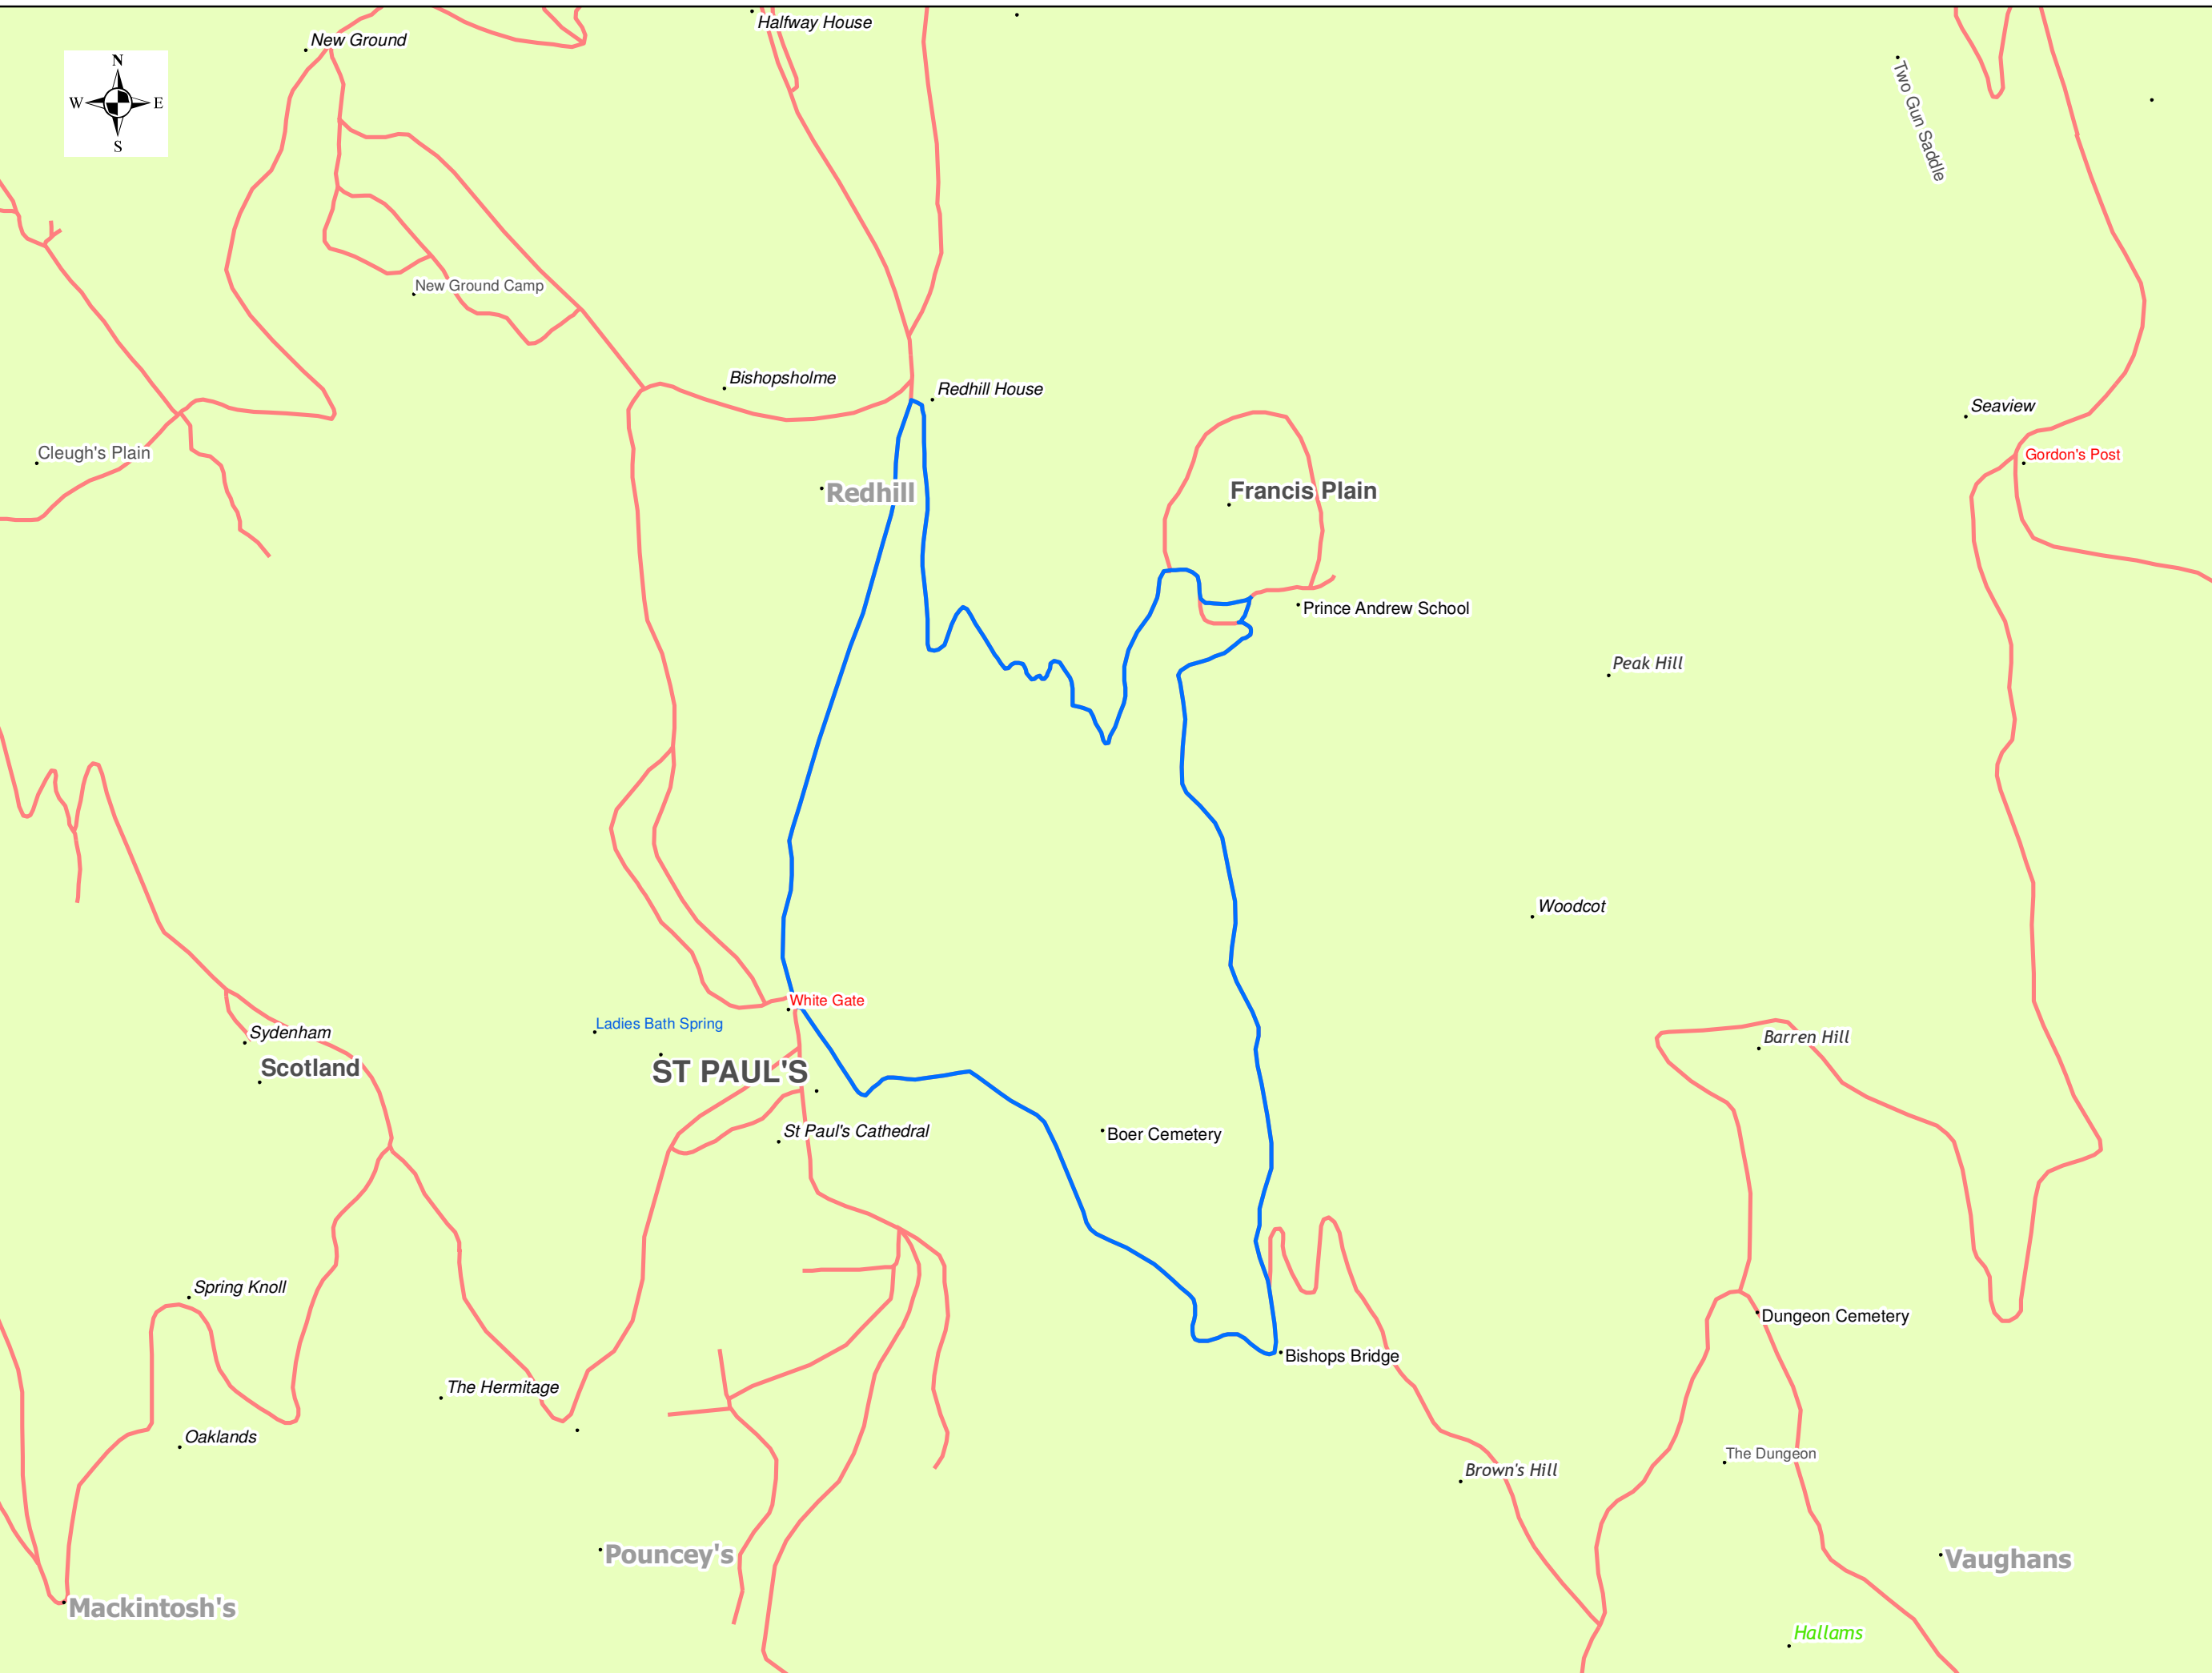

- Legend**
- . Placename
 - 3km Run
 - Roads
 - Islands

Scale 1:7,500

Date : 27 May 2013
 Crown copyright.*

Created by
 Murray Henry
 GIS Technician

Festival Of Running - 3km Run
 St Helena Island